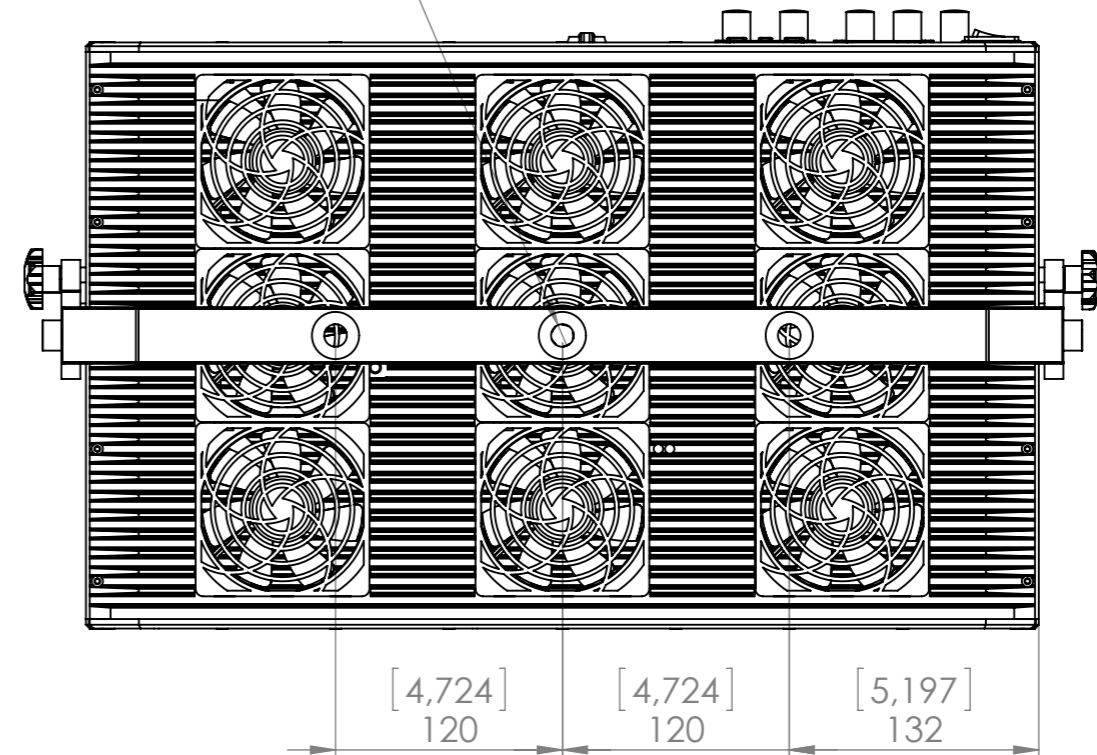

3 x \varnothing 12 [0,472] THRU ALL

Name: Compact Pro	Manufacturer:	
IN ORDER TO PROVIDE THE POSSIBLE HIGHEST QUALITY WE RESERVE THE RIGHT TO CHANGE THE SPECS WITHOUT PRIOR NOTICE	Sheet Size: A3	
FOR INFORMATION ONLY NOT FOR DESIGN	Sheet Scale: 1:4	