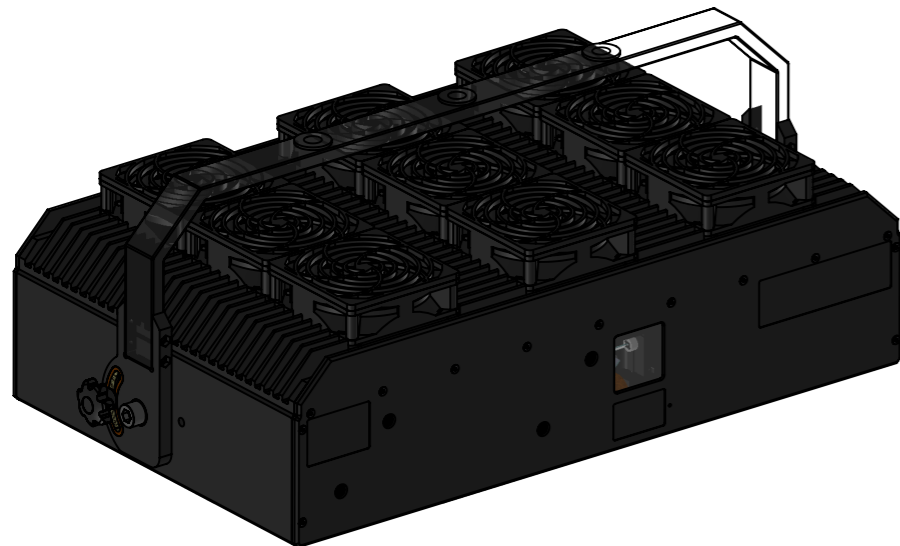

3 x \varnothing 12 [0,472] THRU ALL

Name: Compact Pro	Manufacturer:	
IN ORDER TO PROVIDE THE POSSIBLE HIGHEST QUALITY WE RESERVE THE RIGHT TO CHANGE THE SPECS WITHOUT PRIOR NOTICE	Sheet Size: A3	
FOR INFORMATION ONLY NOT FOR DESIGN	Sheet Scale: 1:4	